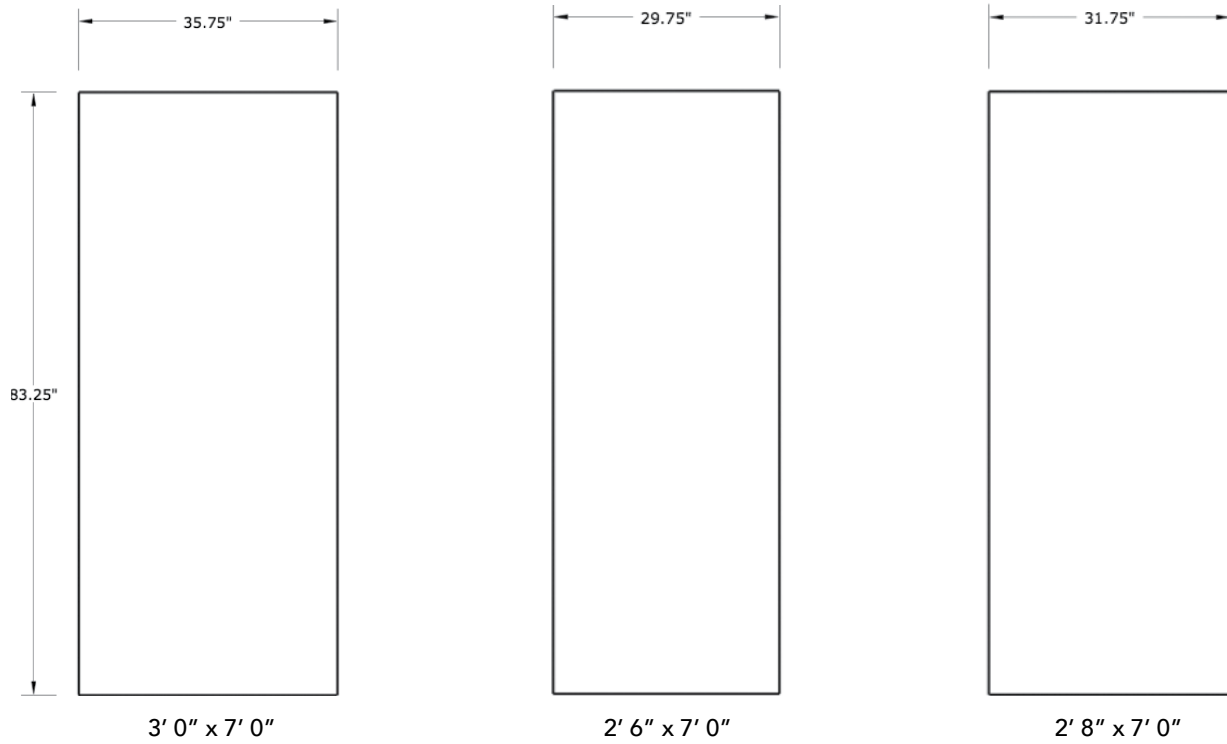

# 7'0" DRV0070 FLUSH DOOR

## AVAILABLE SIZING

NOTE: BY REQUEST, DOOR HEIGHT COMES IN VARYING DIMENSIONS TO A MINIMUM OF 83". EXCESS WILL BE TAKEN FROM BOTTOM RAIL. ALL OTHER DIMENSIONS WILL REMAIN THE SAME.

## CUTOUTS & GLASS

A = DISTANCE FROM TOP OF DOOR TO TOP OF CUTOUT