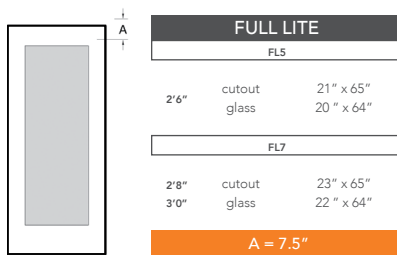

# 7'0" DRV0070 FLUSH DOOR

## AVAILABLE SIZING

NOTE: BY REQUEST, DOOR HEIGHT COMES IN VARYING DIMENSIONS TO A MINIMUM OF 83". EXCESS WILL BE TAKEN FROM BOTTOM RAIL. ALL OTHER DIMENSIONS WILL REMAIN THE SAME.

## CUTOUTS & GLASS

A = DISTANCE FROM TOP OF DOOR TO TOP OF CUTOUT